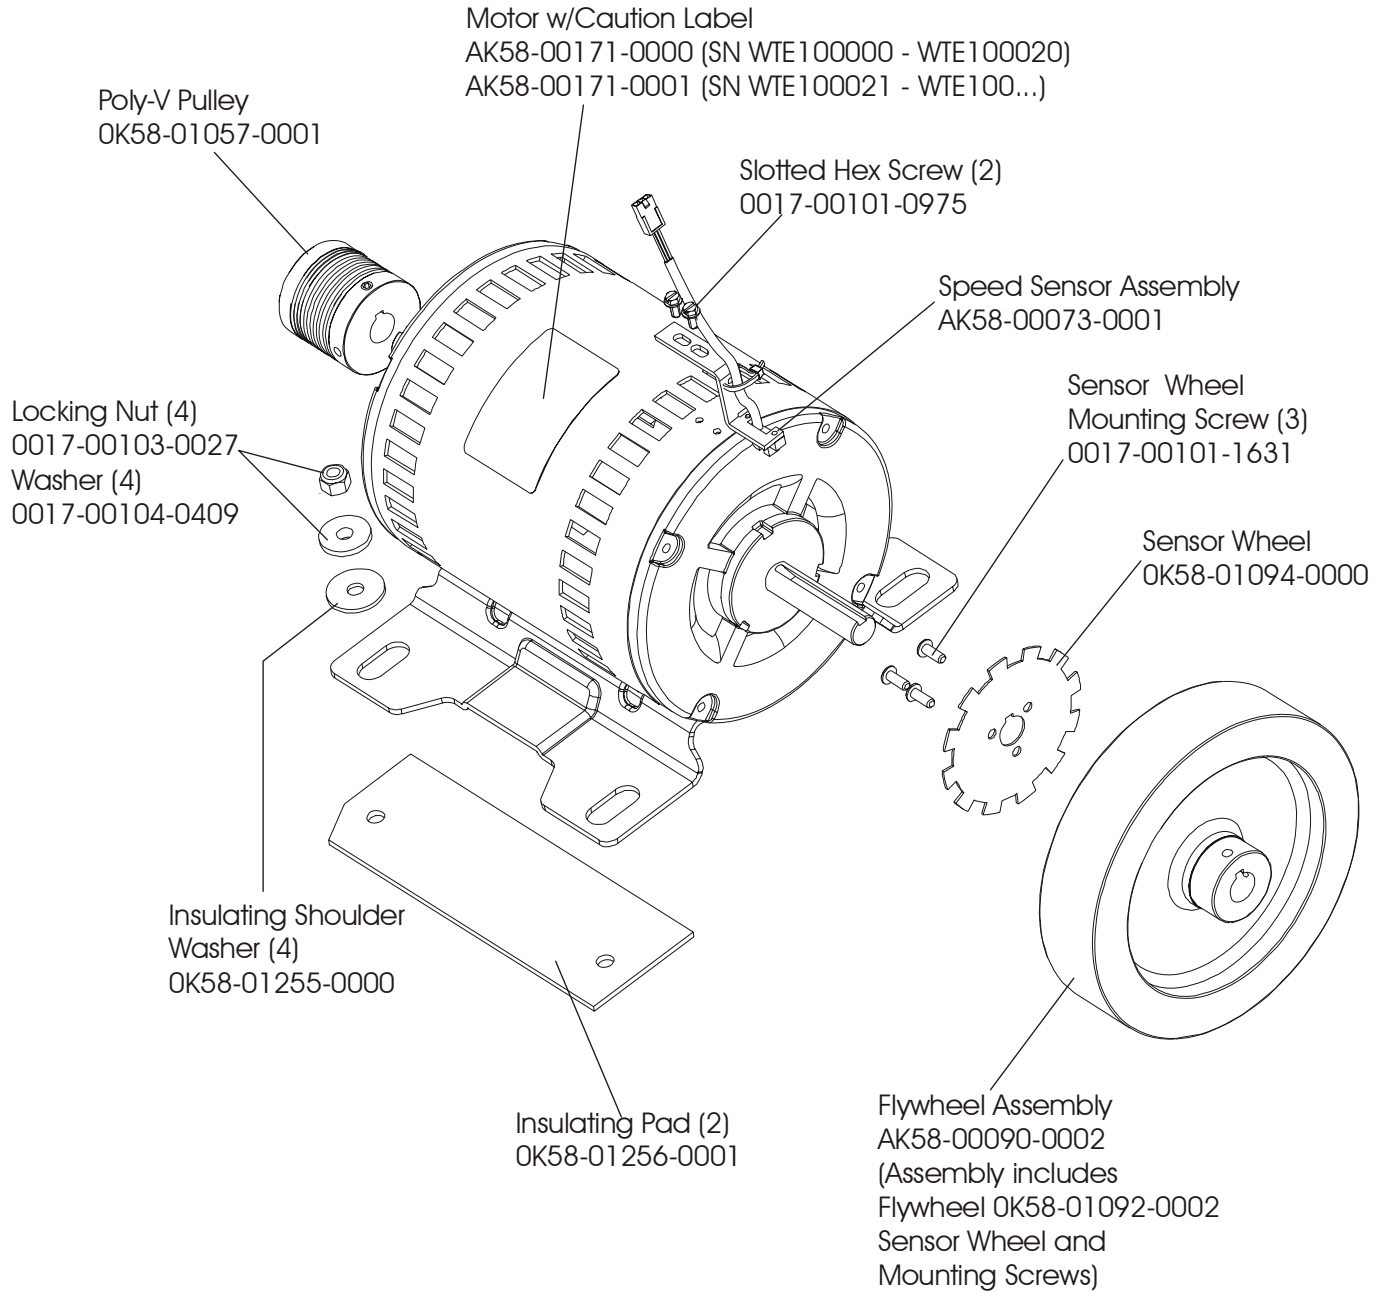

ARCTIC SILVER 97TEZ

Drive Motor Assembly

97TEZ-0xxx-01

S/N WTE100000 and up

Drive Motor Assembly Number	Motor Serial Number
AK58-00172-0000	WTE100000 – WTE100020
AK58-00172-0002	WTE100021 and up